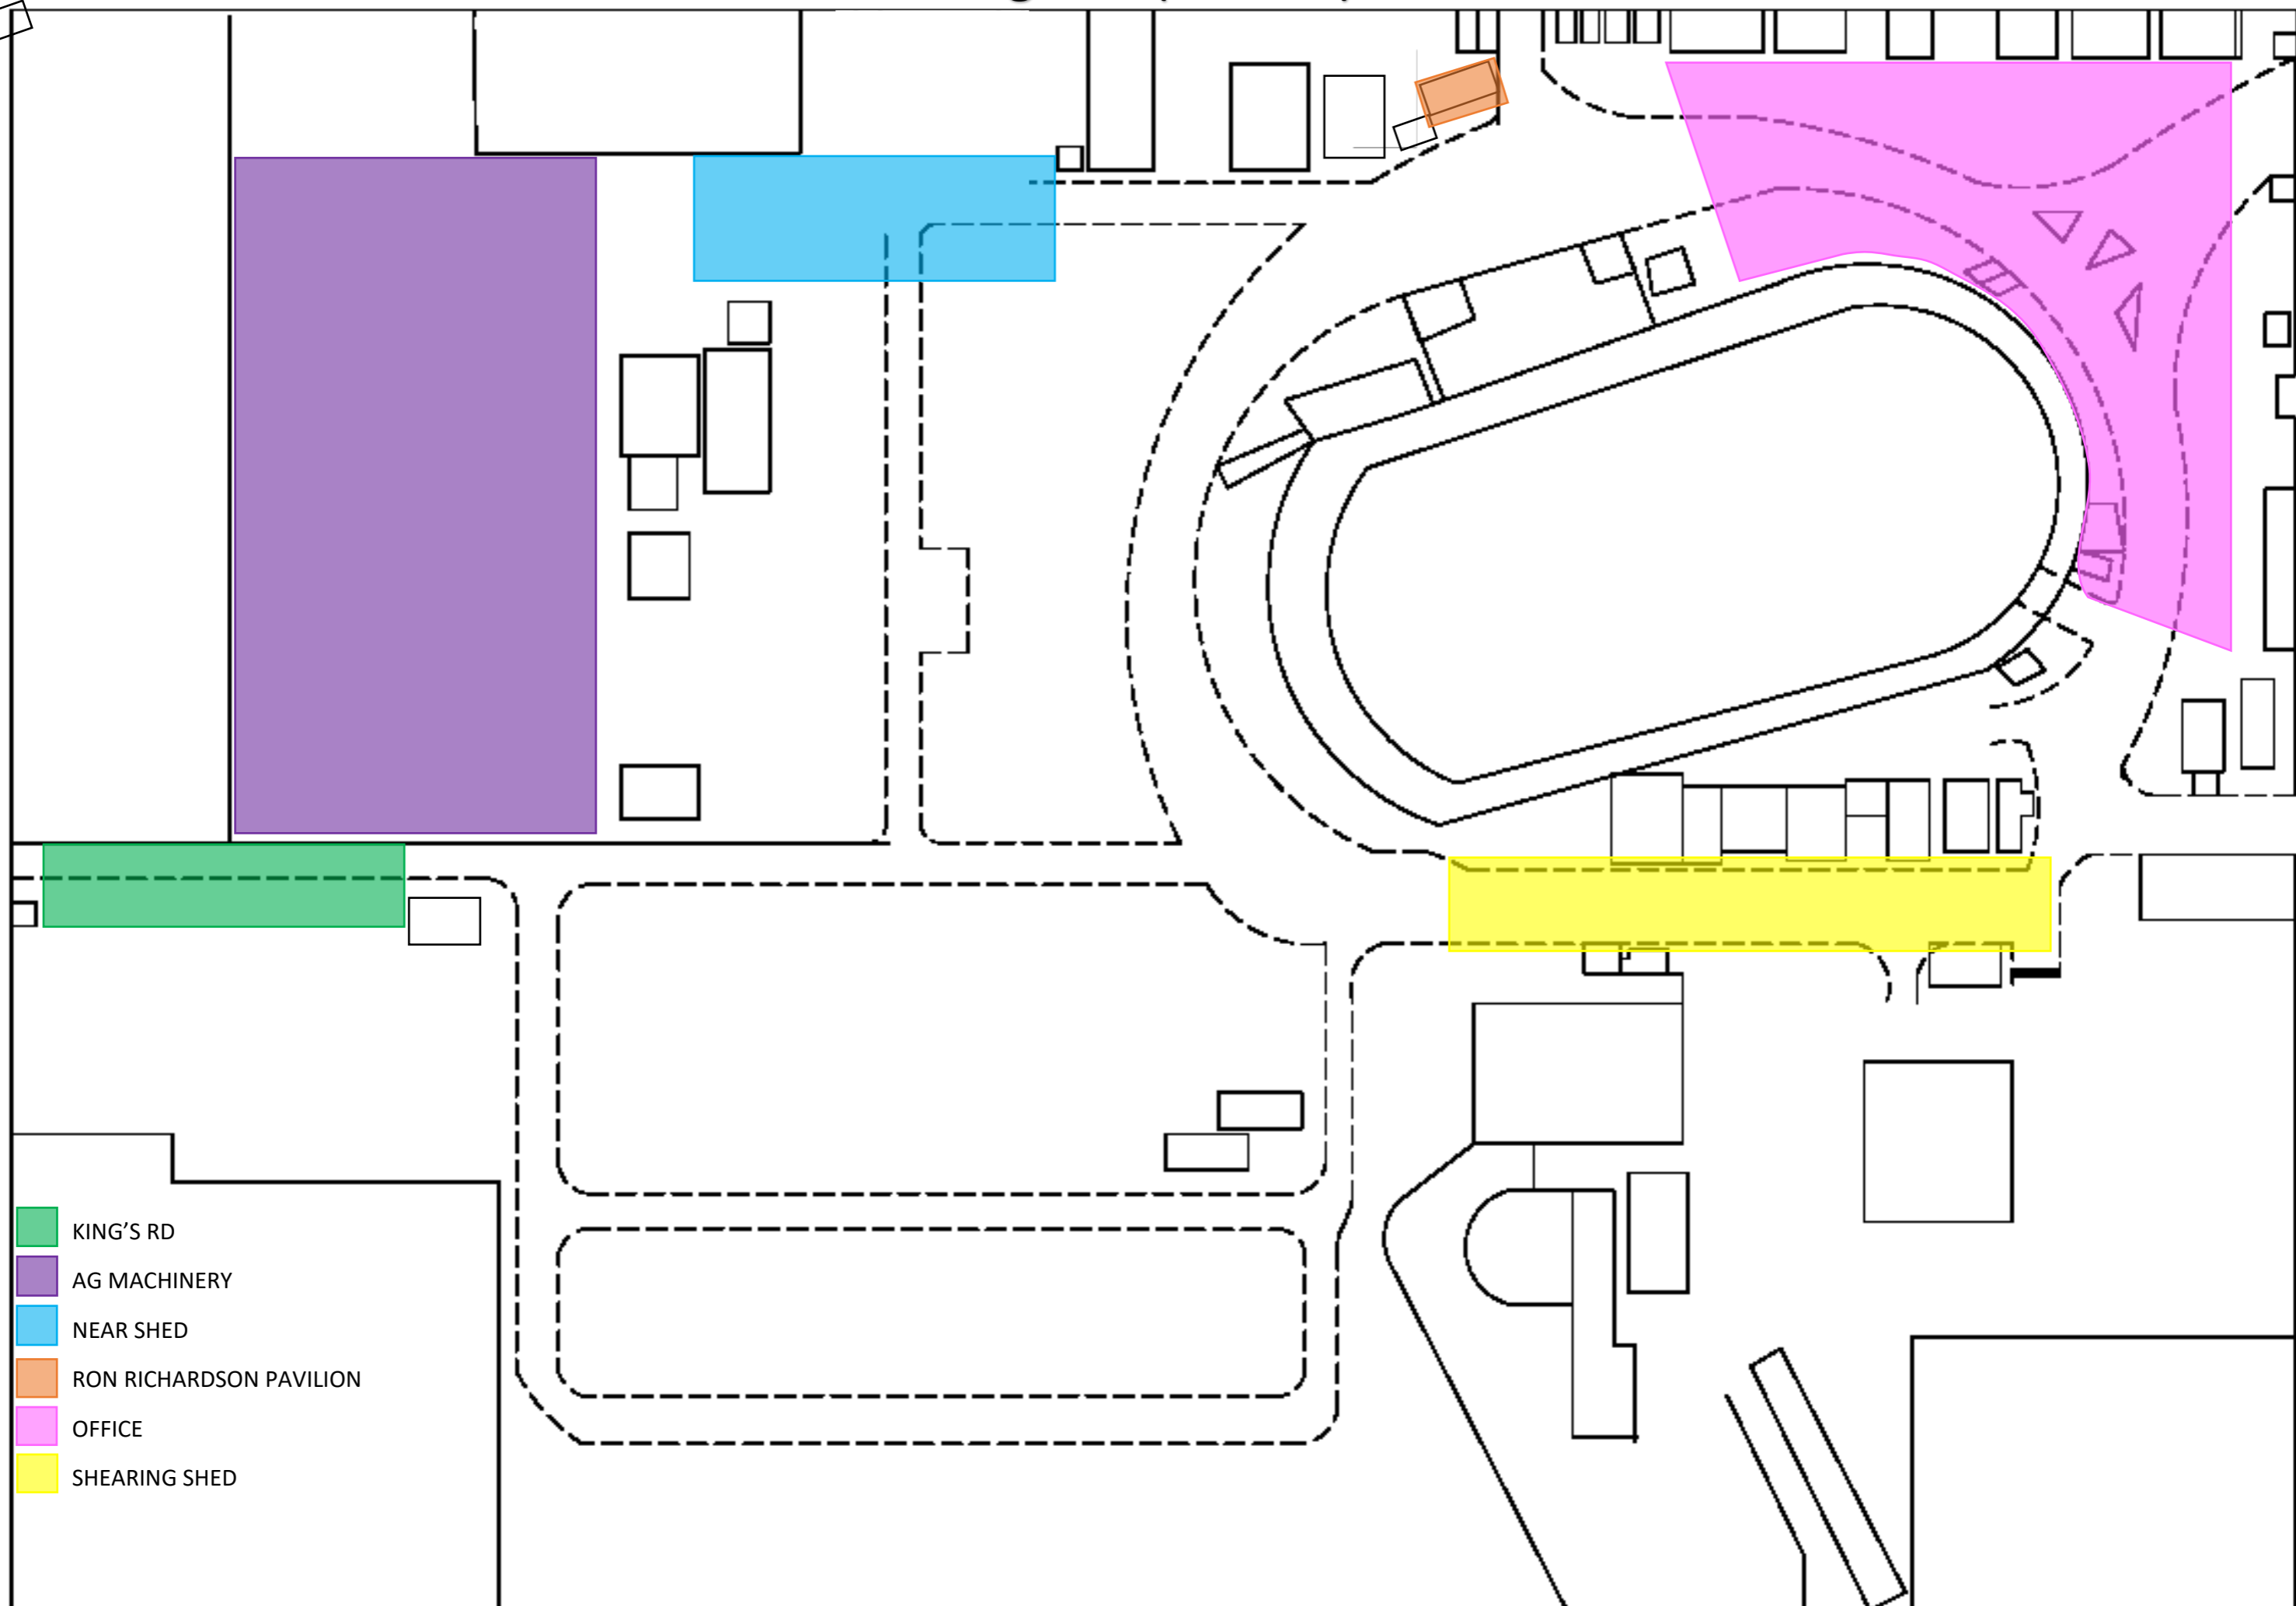

Ingham (Service) Rd

Kings Rd

Parkes Street

- KING'S RD
- AG MACHINERY
- NEAR SHED
- RON RICHARDSON PAVILION
- OFFICE
- SHEARING SHED